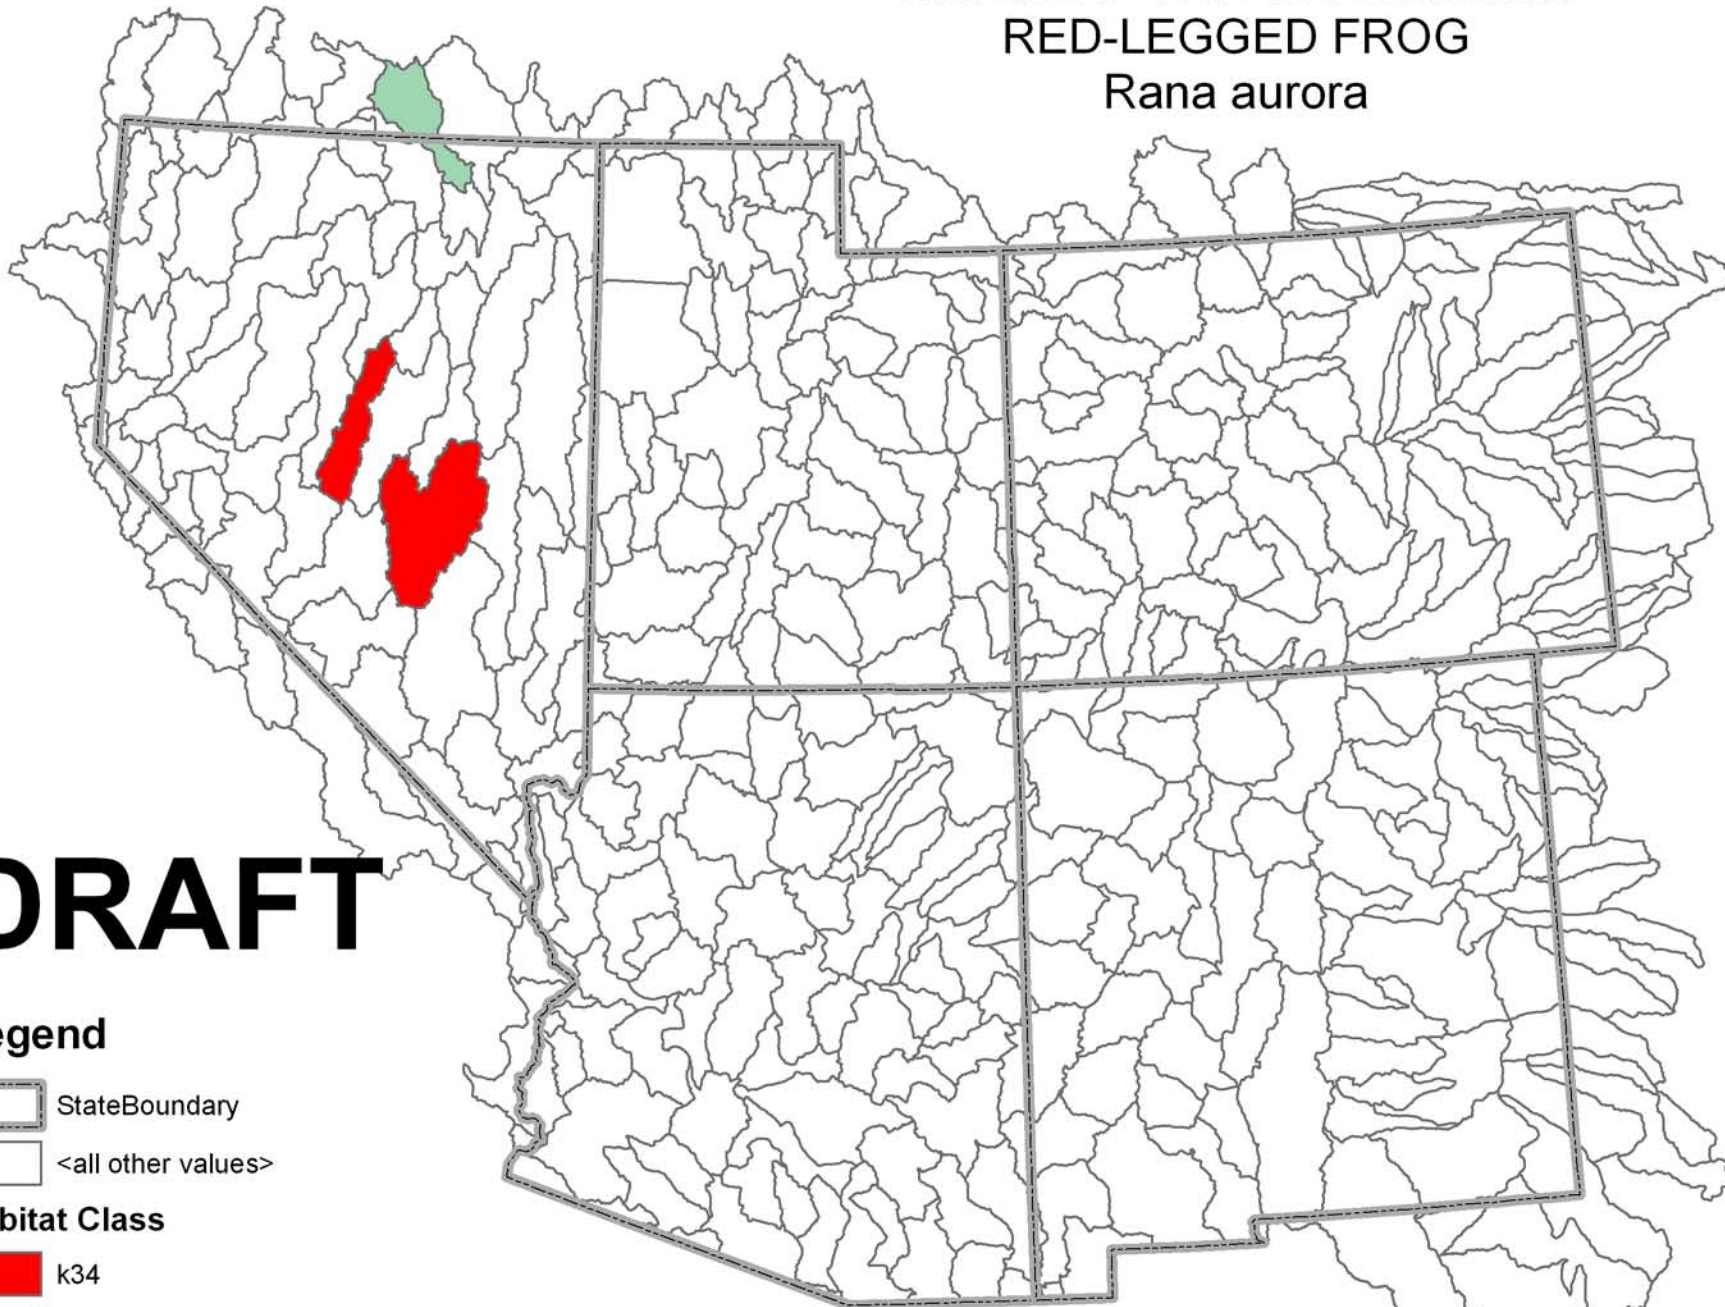

SWReGAP 173446 Watersheds  
RED-LEGGED FROG  
*Rana aurora*

**DRAFT**

**Legend**

-  StateBoundary
-  <all other values>

**Habitat Class**

-  k34
-  p34

12/15/2004 3:56:36 PM

SWReGAP data is projected in Albers Conical Equal Area with a longitude of Central Meridian at -96.  
For Illustrations purposes this map is presented with a longitude of Central Meridian at -112.